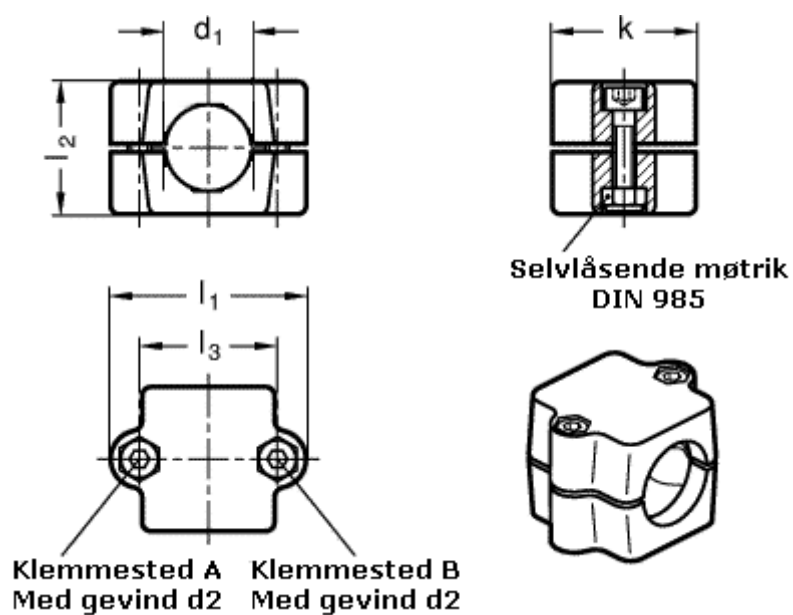

Article number: 20241B42352BL
Description: E+G Tube connector
GN 241-B42-35-BL

Measures

d1 = 42
d2 = M10
k = 76
l1 = 98
l2 = 70
l3 = 73